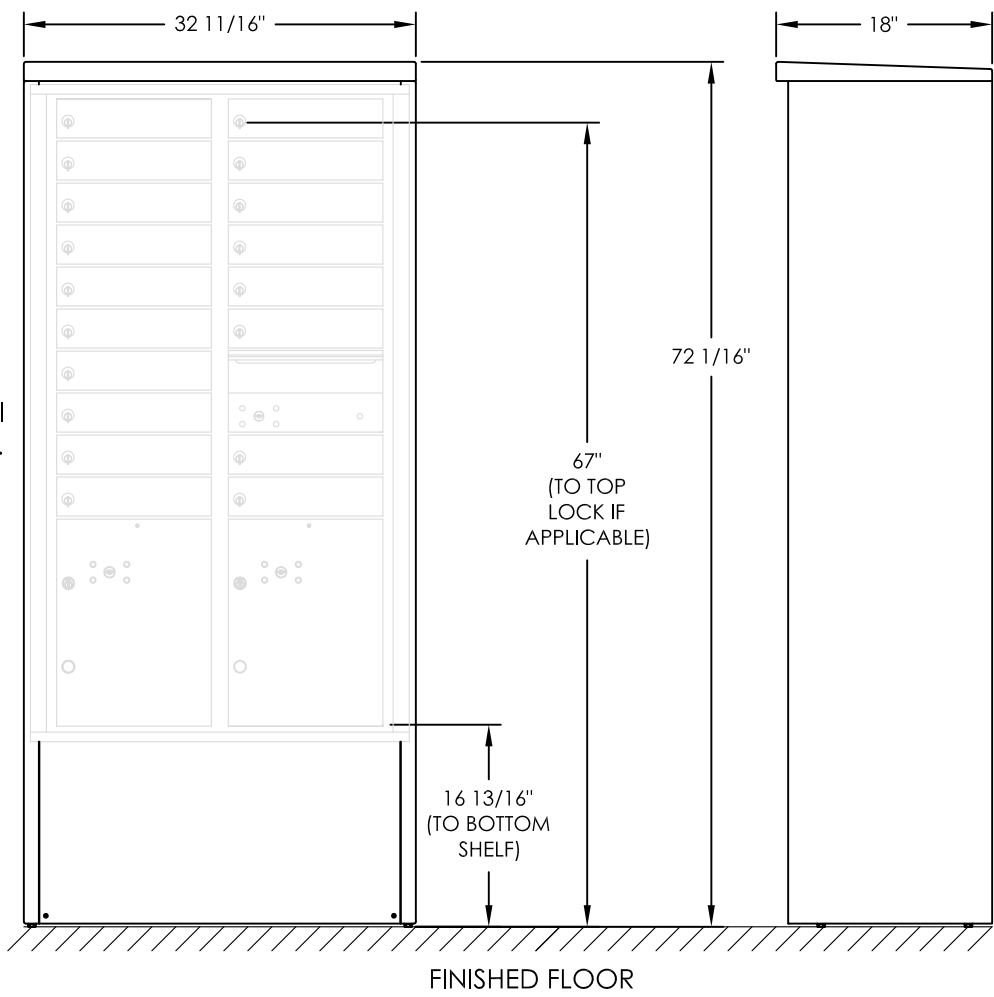

versatile™ 4C Depot, DEP15D

Shown with 4C for dimensional reference only.

- NOTES:
1. Depot cabinet design ensures compliance with USPS STD-4C mailbox installation regulations.
  2. Accommodates all 4C front-loading double-column 15-High modules.
  3. Depot cabinet assembled complete in factory.
  4. Depot ships complete with 4C front-loading module installed.
  5. May be installed outside or inside - see foundation specification details in installation manual.

PRODUCT SERIES: VERSATILE™ 4C DEPOT		MODEL DEP15D	REV -
<b>FLORENCE CORPORATION</b> 5935 Corporate Drive • Manhattan, KS 66503 800.275.1747 • www.florencelockers.com		SCALE 1:16	LAST REV DATE 10/6/2020
		DRAWING NUMBER DEP15DCS	DRAWN BY NBC